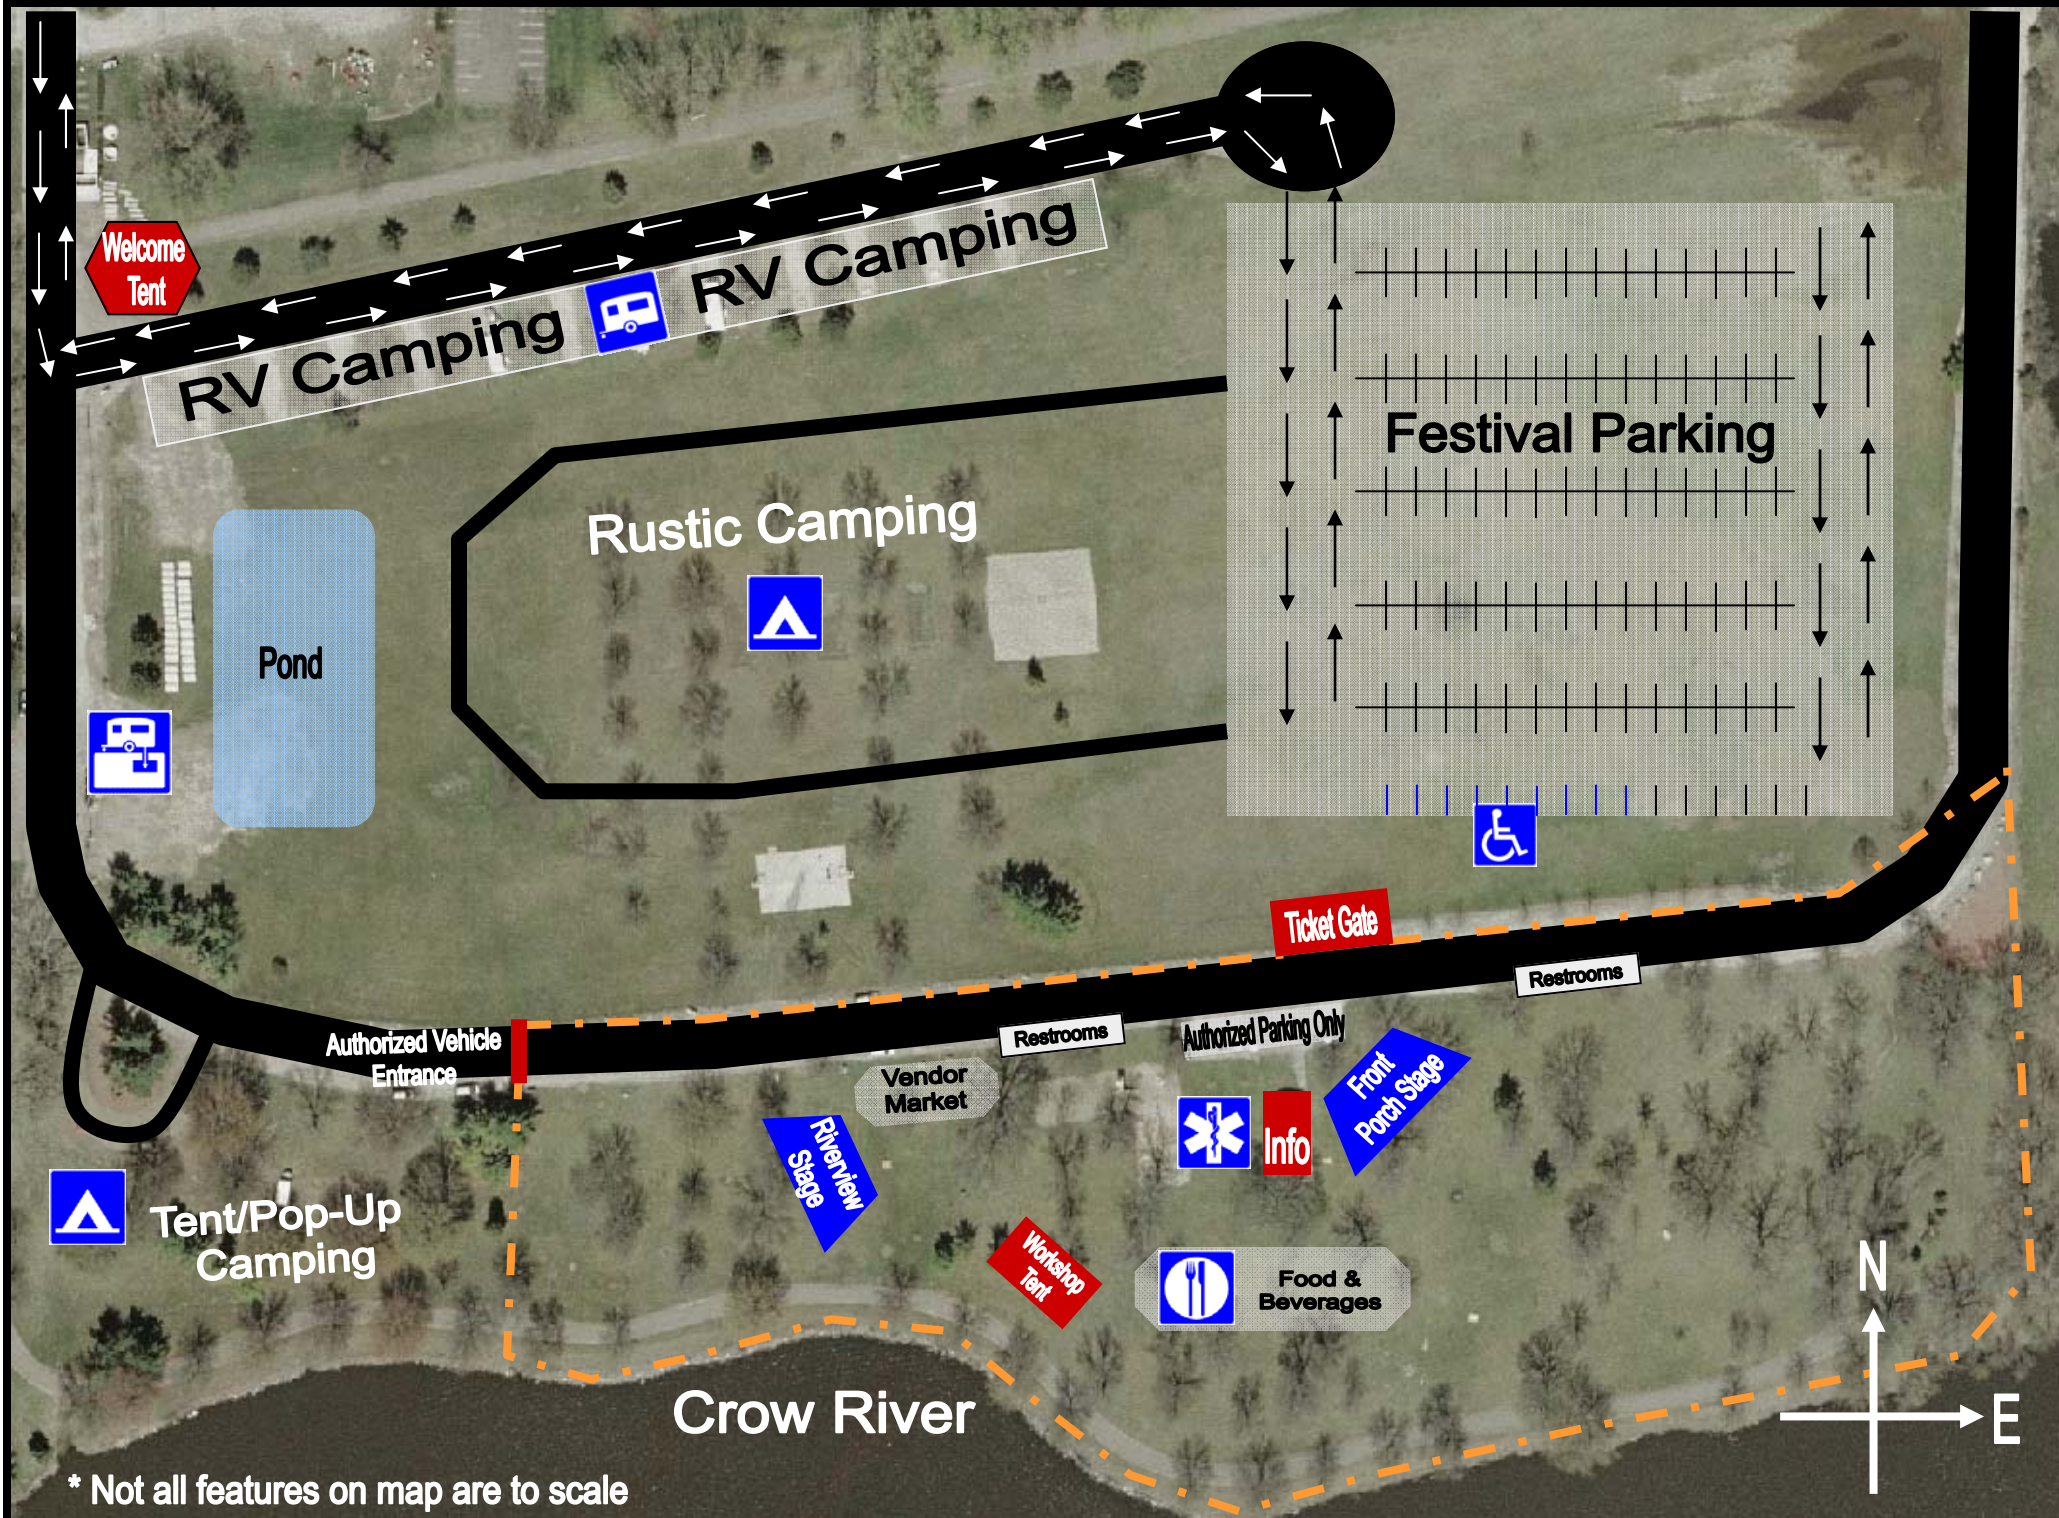

# RiverSong 2010 - Festival Site Map

\* Not all features on map are to scale